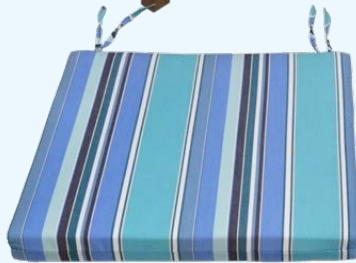

Dining Chair Seat Pad (984)
for #220, #221, #228 Series Chairs