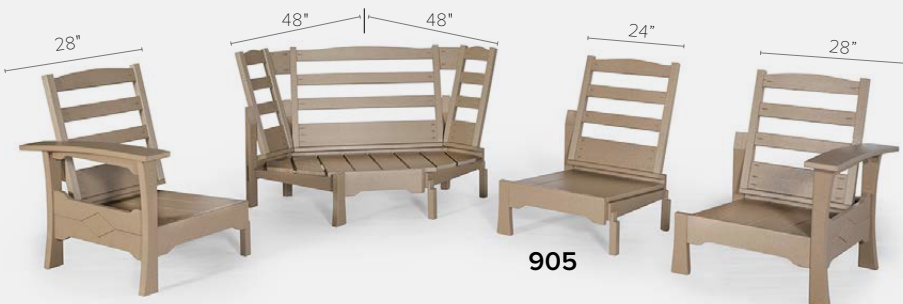

905

CORNER EXPANSION OPTIONS

Mission Deep Seating has an expandable option using a modular section. You can create multiple configurations from two types of base units, the 904 Corner Sofa and one or more 905 Modular Sections. Using a system of straps and pins, each unit locks securely to the next. This lets you arrange a solid customizable and expandable seating solution.