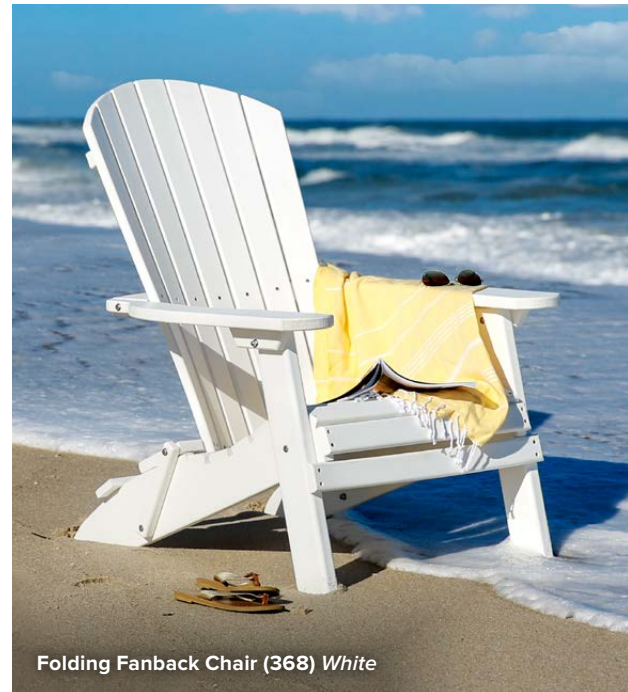

Folding Fanback Chair (368) White

STANDARD FANBACK CHAIRS

Our popular standard fanback chair sports a traditional deep adirondack style and it's a great choice for your patio or deck. Pair the Fanback Chair with a Conversation Table or Round Side Table for many relaxing evenings.

PRODUCT
GUIDE
p.49