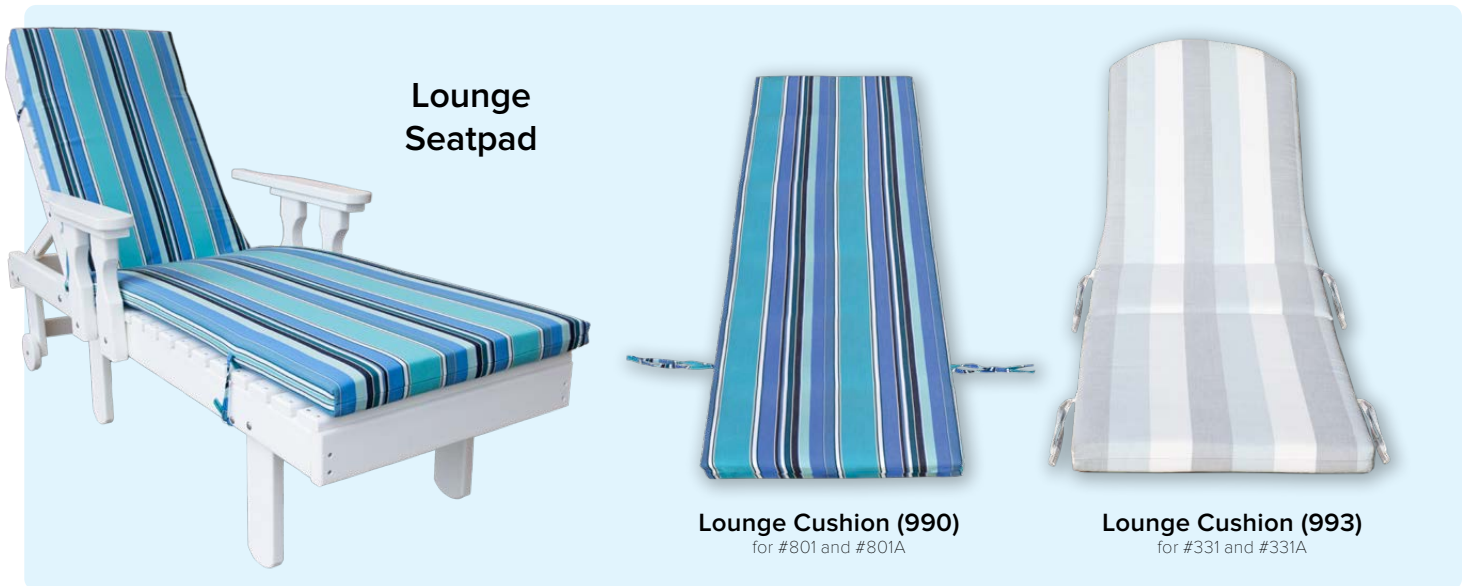

Lounge Seatpad

Lounge Cushion (990)
for #801 and #801A

Lounge Cushion (993)
for #331 and #331A