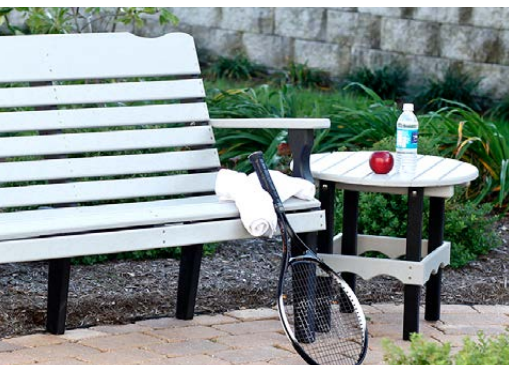

WEST CHESTER

GLIDERS, SWINGS, AND BENCHES