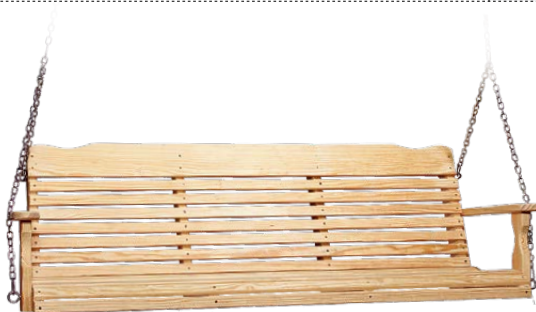

**Roll Back Rocker (315)**  
36"D x 28"W x 39"H  
Seat Size: 18"D x 21"W x 17"H

**HB Heart Rocker (311)**  
36"D x 28"W x 39"H  
Seat Size: 18"D x 21"W x 17"H

**6' Swings, Benches & Gliders**  
All swings, benches, and gliders are also available in 6ft lengths except for the Easy Swing and Easy Glider.