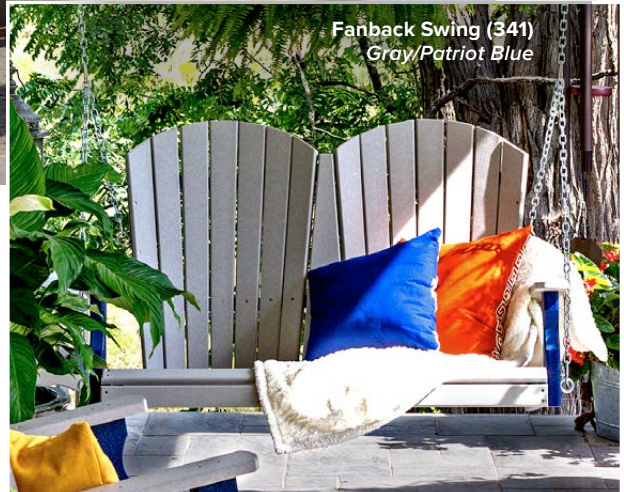

Fanback Swing (341)
Gray/Patriot Blue