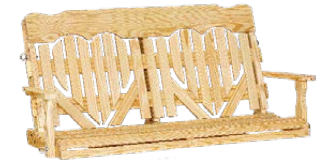

5' HB Heart Swing (512)
30"D x 63"W x 28"H
Seat Size: 18"D x 56"W