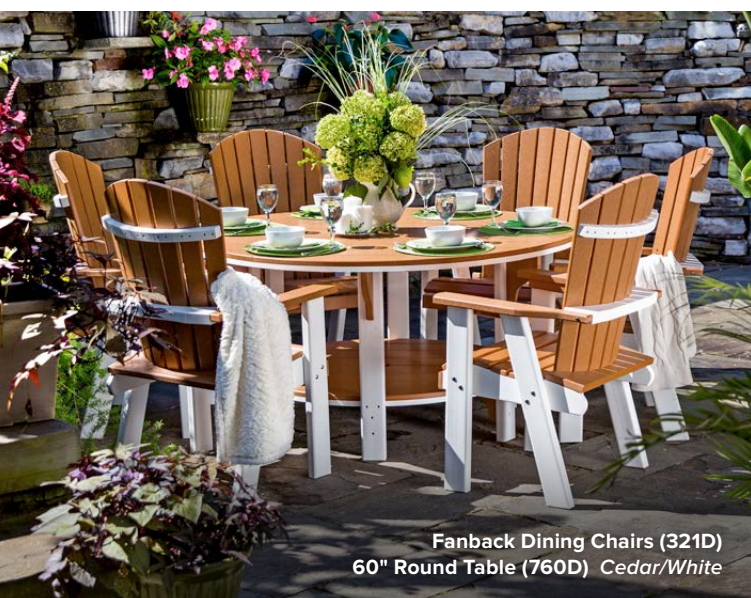

Fanback Dining Chairs (321D)
60" Round Table (760D) Cedar/White