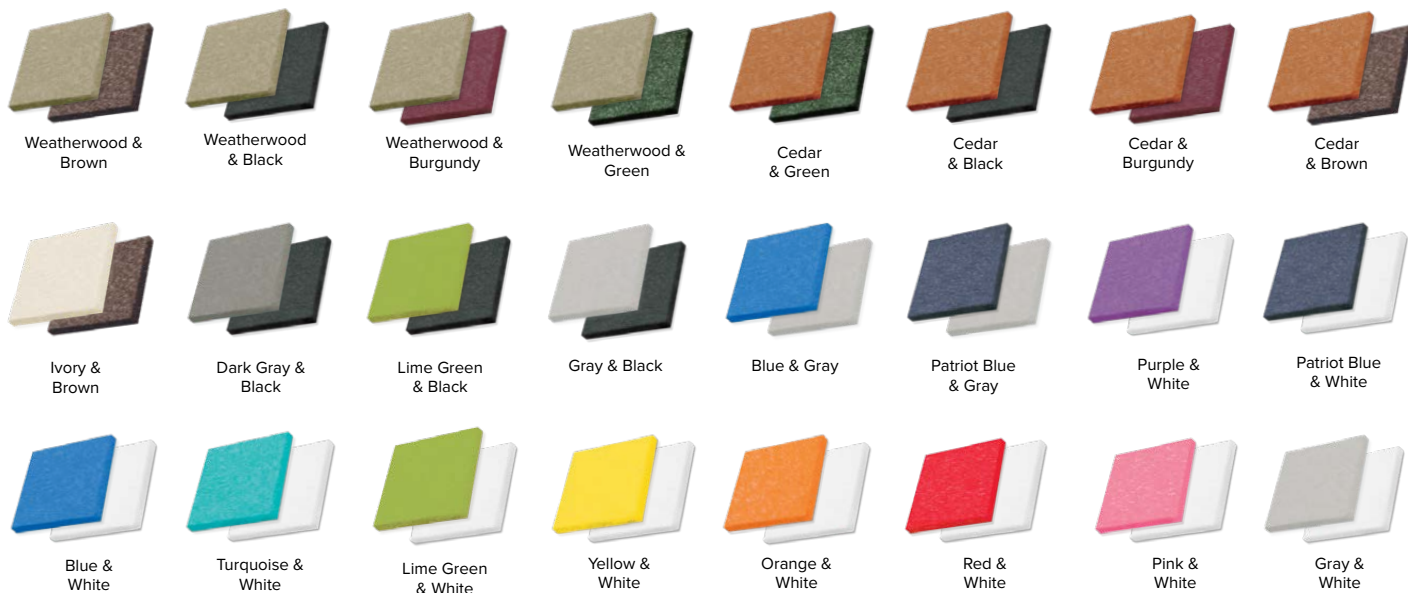

Suggested Two-Tone Color Combinations

Pick and choose any color combination. Not limited to the ones shown below.