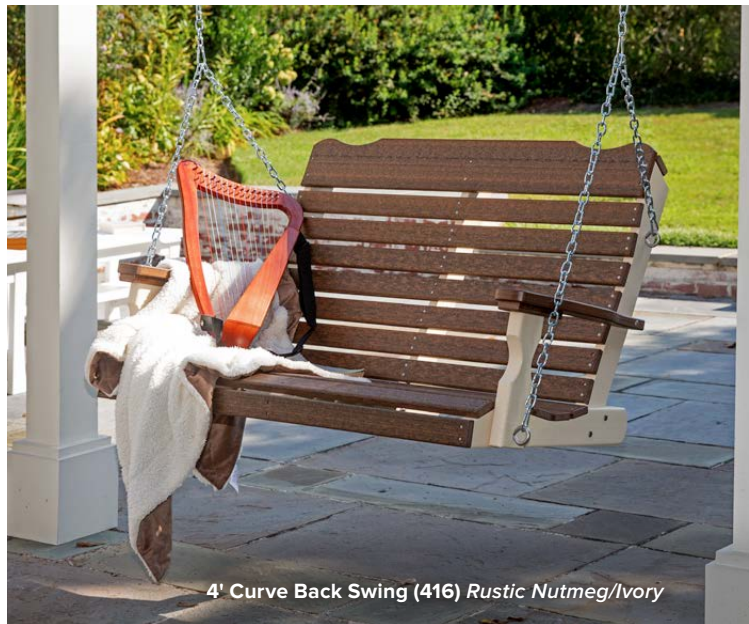

This series, designed for comfort, features a gently curved back and perfectly contoured seat. The Curve Back benches, swings, and gliders are all available in 4' and 5' lengths.